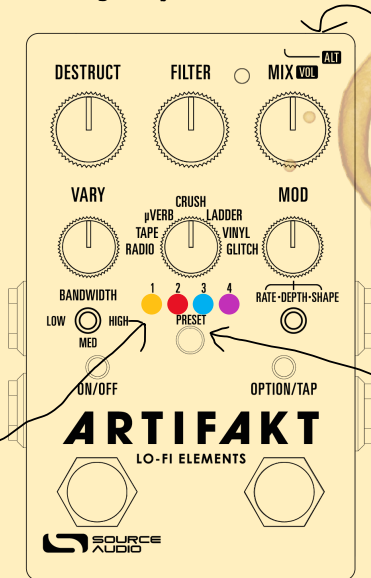

Each colored LED represents a different bank of four (4) presets.

After Control LED stops blinking, explore the additional sounds of Artifakt.

AMBER presets are reserved for user-defined presets

RED presets are inspired by the sounds of old and classic gear

BLUE presets contain modulation effects

PURPLE presets demonstrate alternate approaches to the Artifakt's glitch, envelope, and ladder filter controls

~~8~~ ~~16~~ **12**
FACTORY SOUNDS

3. Each colored LED represents a bank of four (4) presets

1. Tap "**ALT**" button to enter Alternate Controls Mode

SCROLL MODE: Hold both footswitches to enter Scroll Mode. Use left/right footswitches to scroll up/down through preset slots

2. Tap "**PRESET**" button to select which banks are active